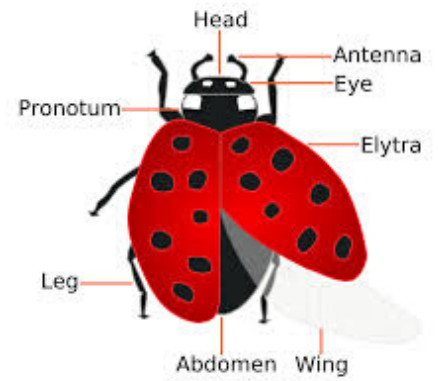

Different types of insect

- There are 27000 types of insect in the UK
- Insects have what we call an exoskeleton or a hard, shell-like covering on the outside of the body
- Insects have three main body parts: head, thorax, and abdomen
- Insects have a pair of antennae on top of their heads
- Insects have three pairs of legs
- Insects usually have two pairs of wings

Butterflies

Two pairs of large wings covered in tiny scales
Feed through coiled proboscis
Sit with wings closed
Long, thin antenna
Brightly coloured
Day flying

There are 59 types of butterfly in the UK

Moths

Two pairs of large wings covered in tiny scales
Feed through coiled proboscis
Sit with wings open
Short feathery antenna
Dull coloured
Night flying

There are 2500 types of moth in the UK

Caterpillars

Caterpillars are immature butterflies and moths
Have five or fewer pairs of 'legs'