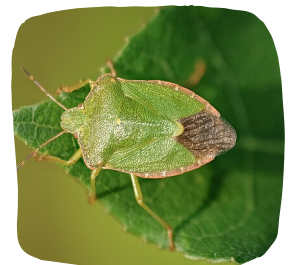

Two pairs of large wings covered in tiny scales
Feed through coiled proboscis
Sit with wings open
Short feathery antenna
Dull coloured
Night flying

There are 2500 types of moth in the UK

Caterpillars

Caterpillars are immature butterflies and moths
Have five or fewer pairs of 'legs'

There are 2559 types of caterpillar in the UK

There are 500 types of sawfly in the UK

Larvae of Sawflies look similar to caterpillars, but they have nine or more pairs of 'legs'
Adult Sawflies look similar to wasps

Sawflies

Beetles

Forewings, called elytra, are hard
Chewing mouthparts, called mandibles
Undergo complete metamorphosis with larvae, pupal and adult stages

There are 4000 types of beetle in the UK

There are 2000 types of bug in the UK

Only half of forewing is hard
V-shape to their wings when viewed from above
Piercing-sucking mouthparts, a proboscis
Undergo incomplete metamorphosis

True bugs

Bees

Two pairs of wings, back pair sometimes hard to see
Short, thick bodies
Bumblebees are especially large and round
Tend to be 'hairy'