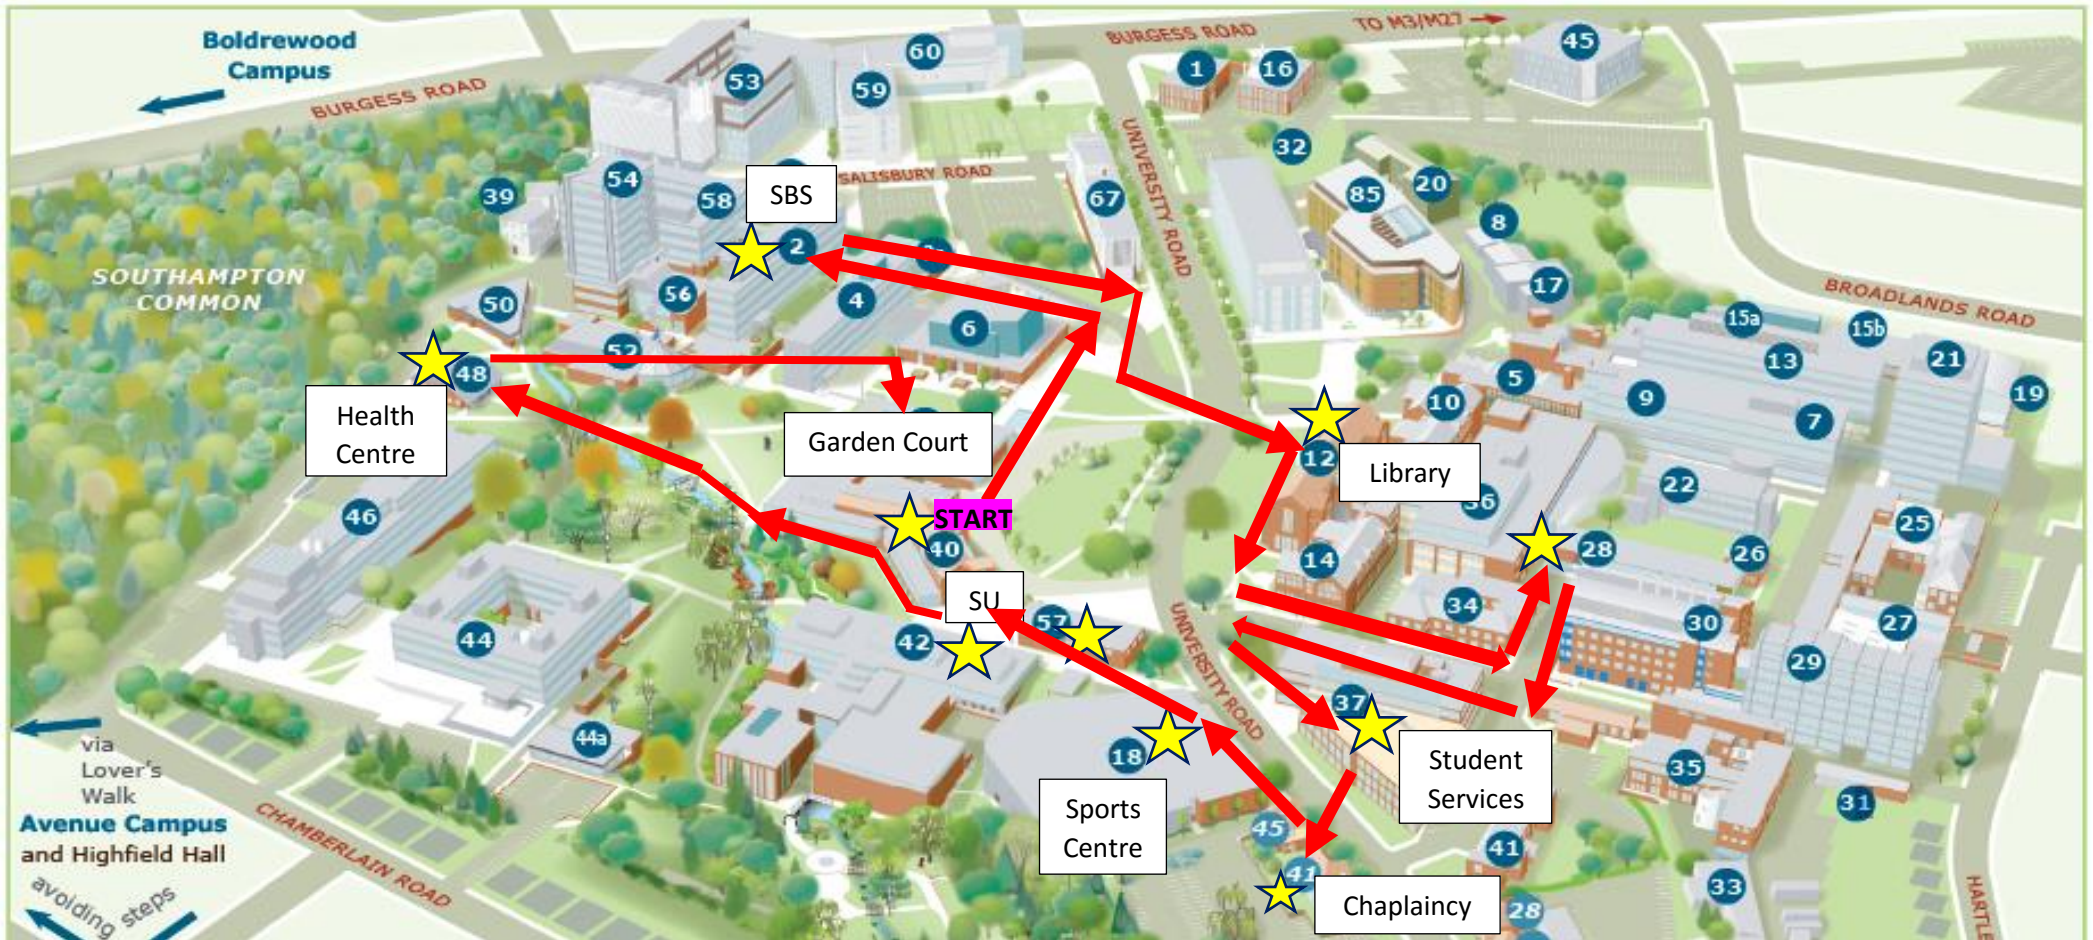

## SBS Visit Days – Highfield Campus Tour Map - ROUTE 1

- Points of Interest:**
- ★ Health Centre (48)
  - ★ Garden Court (40) - Lunch is being held here
  - ★ Southampton Business School (2)

- ★ Sports Centre (18)
- ★ Student Services (37)
- ★ Students' Union (including The Stags) (40, 42, 57)
- ★ SU Shop (57)
- ★ Building 28